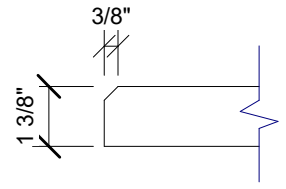

1 SIDE VIEW
1" = 1'-0"

2 EDGE DETAIL
3" = 1'-0"

3 PLAN VIEW
1" = 1'-0"

4 END VIEW
1" = 1'-0"

123 Columbia Court N. Chaska, MN 55318
www.acousticalsurfaces.com
1-800-854-2948

PRODUCT LINE: 1 3/8" Enviroacoustic Design Panels - 2ft x 4ft - Beveled Edge - Grid