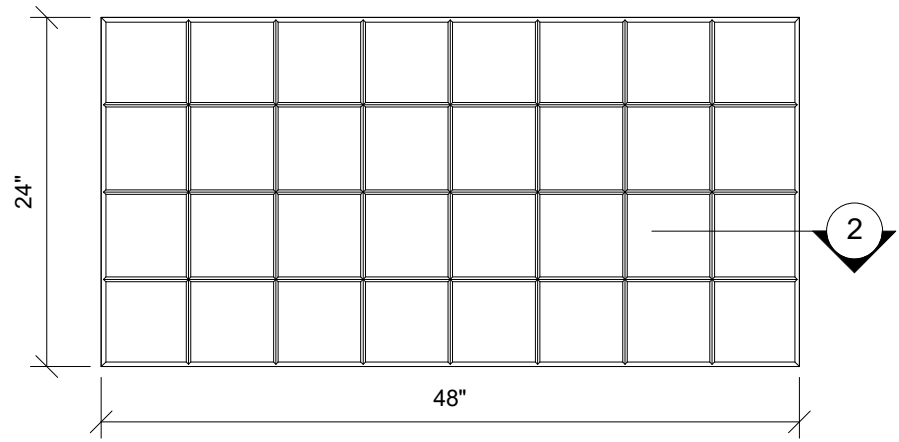

1 SIDE VIEW
1" = 1'-0"

2 EDGE DETAIL
3" = 1'-0"

3 PLAN VIEW
1" = 1'-0"

4 END VIEW
1" = 1'-0"

123 Columbia Court N. Chaska, MN 55318
www.acousticalsurfaces.com
1-800-854-2948

PRODUCT LINE: 1 3/8" Enviroacoustic Design Panels - 2ft x 4ft - Beveled Edge - Grid